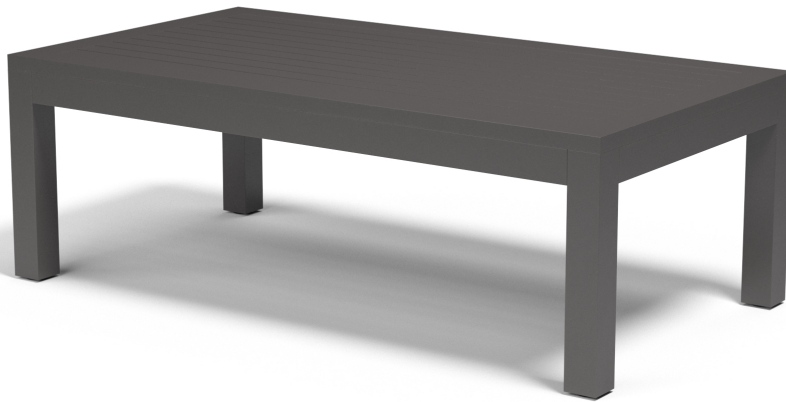

VEGAS COFEE TABLE

SKU 1201-CT

SPECS

Width: 50"

Depth: 27"

Height: 17"

Weight: 23 lbs

- Fully welded, scratch-resistant powder-coated aluminum frame in Matte Graphite Finish.
- Non-marking plastic glides.
- Commercial quality construction.